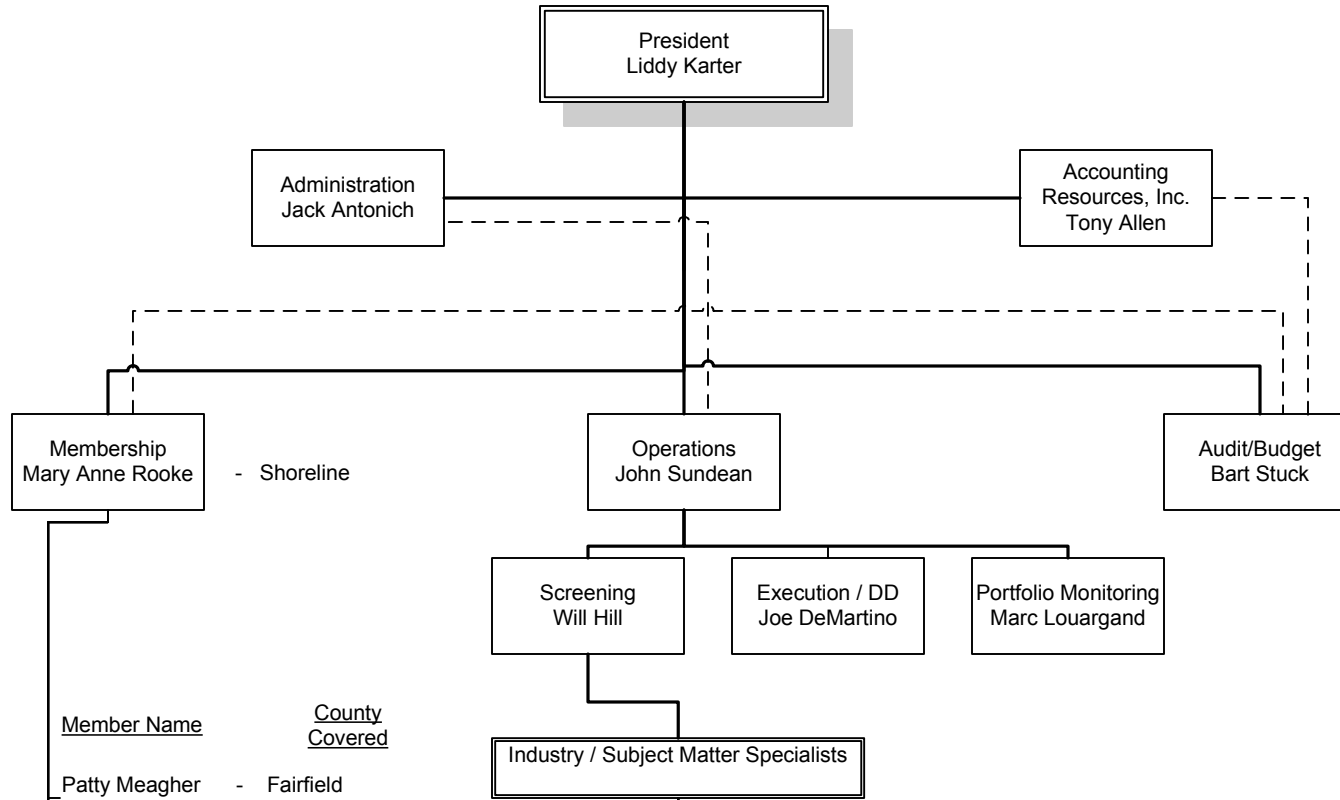

# Angel Investor Forum

7/14/2008

Member Name      County Covered

- Patty Meagher - Fairfield
- Sharon Dauk - Litchfield / Westchester
- Ira Yellen - Hartford
- Elena Cahill - New Haven
- Eric Montgomery - Fairfield
- Grant Mudge - Danbury
- Scott Nevins - New York
- Joe Burke - New Haven

**Industry / Subject Matter Specialists**

<u>Sector Focus</u>	<u>Member with Sector Expertise</u>
Computer / IT	- John Sundean, Joe DeMartino
Telecomm	- Bart Stuck, Scott Reardon
Manufacturing	- Bill Wagner
Green Energy	- Elena Cahill
New Media	- Ira Yellen
Medical/Health Care	- Kelly DeKeyser
Financial	- Russ Lowry